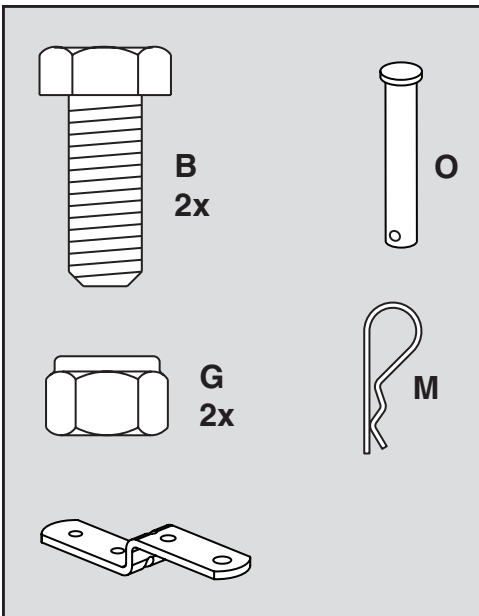

## 45-01015-999

Want more information or assembly tips?

**Video  
Instruction  
Guide**

**[youtube.com/c/agrifab](https://www.youtube.com/c/agrifab)**

# 45-01015-999

REF NO.	PART NO.	DESCRIPTION	QTY	REF NO.	PART NO.	DESCRIPTION	QTY
1	23985	Cart Body	2	17	43014	Hub Cap	2
2	23502	Tailgate	1	18	43866	1/4-20 x 5/8" Hex Bolt	21
3	62458	Tailgate Reinforcement Bracket	1	19	47189	1/4-20 Nylock Nut	21
4	23548	Tailgate Guide	2	20	43814	5/16-18 x 3/4" Truss Hd Bolt	12
5	23492	Front Panel	1	21	46980	5/16-18 Hex Nut (SEMS)	2
6	25996	Wheel Support	1	22	43001	3/8-16 x 1" Hex Bolt	2
7	24497	Latch Stand Bracket	1	23	43343	1/8" Hair Cotter pin	1
8	28258	Foot Peddle Latch	1	24	HA21362	3/8-16 Nylock Nut	2
9	23687	Hitch Bracket	1	25	47408	Extension Spring	1
10	27716	Draw Bar Tongue	1	26	47622	Spring Puller Tool	1
11	24896	Axle, Wheel 3/4" Dia	1	27	47407	5/16-18 x 4" Hex Bolt	1
12	23484	Front Corner Cap	2	28	47810	5/16-18 Nylock Nut	13
13	43008	Wheel 16/4.00 x 8.00	2	29	HA23638	Clevis Pin	1
14	43010	1/8" dia x 1" Cotter Pin	2	30	44798	Flanged Bearing	2
15	43009	3/4" Flat Washer	6	31	25912	Axle Clip	2
16	43631	Wheel Bearing	4		45348	Owners Manual	1