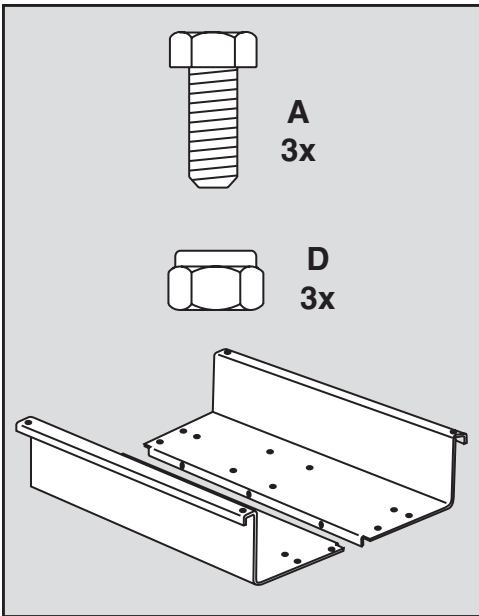

## 45-01015-999

Want more information or assembly tips?

**Video  
Instruction  
Guide**

**[youtube.com/c/agrifab](https://www.youtube.com/c/agrifab)**

# 45-01015-999

REF NO.	PART NO.	DESCRIPTION	QTY	REF NO.	PART NO.	DESCRIPTION	QTY
1	23985	Cart Body	2	17	43014	Hub Cap	2
2	23502	Tailgate	1	18	43866	1/4-20 x 5/8" Hex Bolt	21
3	62458	Tailgate Reinforcement Bracket	1	19	47189	1/4-20 Nylock Nut	21
4	23548	Tailgate Guide	2	20	43814	5/16-18 x 3/4" Truss Hd Bolt	12
5	23492	Front Panel	1	21	46980	5/16-18 Hex Nut (SEMS)	2
6	25996	Wheel Support	1	22	43001	3/8-16 x 1" Hex Bolt	2
7	24497	Latch Stand Bracket	1	23	43343	1/8" Hair Cotter pin	1
8	28258	Foot Peddle Latch	1	24	HA21362	3/8-16 Nylock Nut	2
9	23687	Hitch Bracket	1	25	47408	Extension Spring	1
10	27716	Draw Bar Tongue	1	26	47622	Spring Puller Tool	1
11	24896	Axle, Wheel 3/4" Dia	1	27	47407	5/16-18 x 4" Hex Bolt	1
12	23484	Front Corner Cap	2	28	47810	5/16-18 Nylock Nut	13
13	43008	Wheel 16/4.00 x 8.00	2	29	HA23638	Clevis Pin	1
14	43010	1/8" dia x 1" Cotter Pin	2	30	44798	Flanged Bearing	2
15	43009	3/4" Flat Washer	6	31	25912	Axle Clip	2
16	43631	Wheel Bearing	4		45348	Owners Manual	1