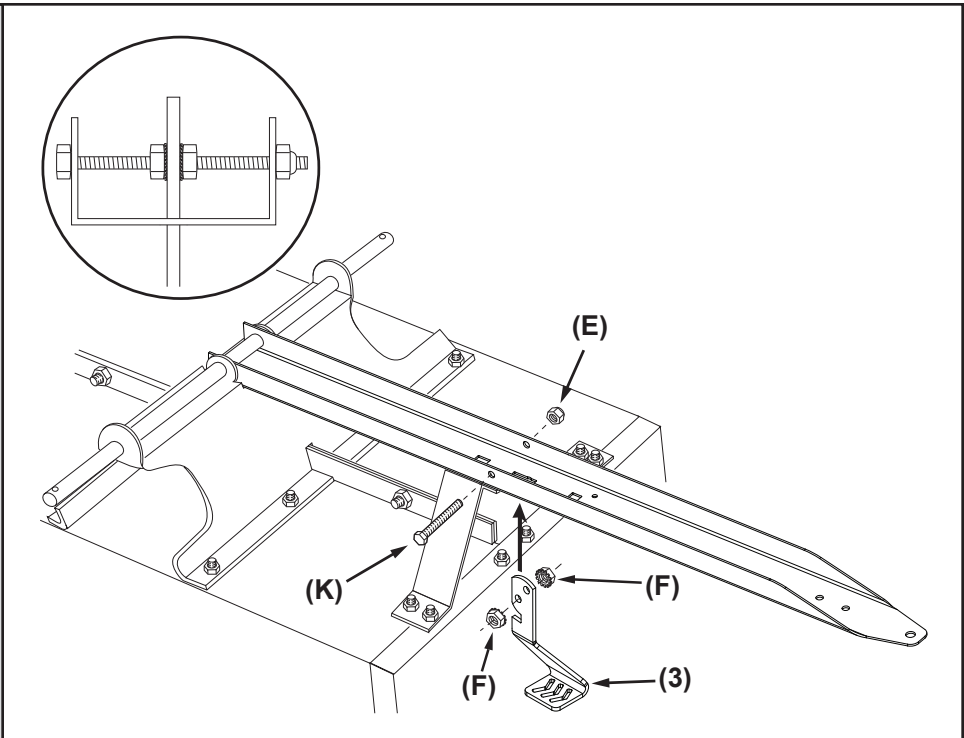

## 45-01015-999

Want more information or assembly tips?

**Video  
Instruction  
Guide**

**[youtube.com/c/agrifab](https://www.youtube.com/c/agrifab)**

# 45-01015-999

REF NO.	PART NO.	DESCRIPTION	QTY	REF NO.	PART NO.	DESCRIPTION	QTY
1	23985	Cart Body	2	17	43014	Hub Cap	2
2	23502	Tailgate	1	18	43866	1/4-20 x 5/8" Hex Bolt	21
3	62458	Tailgate Reinforcement Bracket	1	19	47189	1/4-20 Nylock Nut	21
4	23548	Tailgate Guide	2	20	43814	5/16-18 x 3/4" Truss Hd Bolt	12
5	23492	Front Panel	1	21	46980	5/16-18 Hex Nut (SEMS)	2
6	25996	Wheel Support	1	22	43001	3/8-16 x 1" Hex Bolt	2
7	24497	Latch Stand Bracket	1	23	43343	1/8" Hair Cotter pin	1
8	28258	Foot Peddle Latch	1	24	HA21362	3/8-16 Nylock Nut	2
9	23687	Hitch Bracket	1	25	47408	Extension Spring	1
10	27716	Draw Bar Tongue	1	26	47622	Spring Puller Tool	1
11	24896	Axle, Wheel 3/4" Dia	1	27	47407	5/16-18 x 4" Hex Bolt	1
12	23484	Front Corner Cap	2	28	47810	5/16-18 Nylock Nut	13
13	43008	Wheel 16/4.00 x 8.00	2	29	HA23638	Clevis Pin	1
14	43010	1/8" dia x 1" Cotter Pin	2	30	44798	Flanged Bearing	2
15	43009	3/4" Flat Washer	6	31	25912	Axle Clip	2
16	43631	Wheel Bearing	4		45348	Owners Manual	1