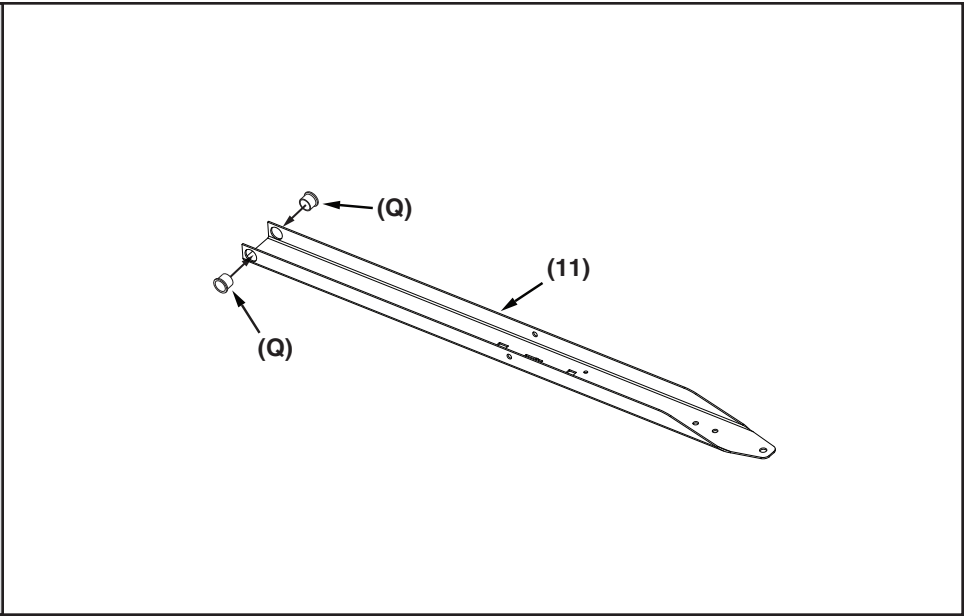

## 45-01015-999

Want more information or assembly tips?

**Video  
Instruction  
Guide**

**[youtube.com/c/agrifab](https://www.youtube.com/c/agrifab)**

# 45-01015-999

REF NO.	PART NO.	DESCRIPTION	QTY	REF NO.	PART NO.	DESCRIPTION	QTY
1	23985	Cart Body	2	17	43014	Hub Cap	2
2	23502	Tailgate	1	18	43866	1/4-20 x 5/8" Hex Bolt	21
3	62458	Tailgate Reinforcement Bracket	1	19	47189	1/4-20 Nylock Nut	21
4	23548	Tailgate Guide	2	20	43814	5/16-18 x 3/4" Truss Hd Bolt	12
5	23492	Front Panel	1	21	46980	5/16-18 Hex Nut (SEMS)	2
6	25996	Wheel Support	1	22	43001	3/8-16 x 1" Hex Bolt	2
7	24497	Latch Stand Bracket	1	23	43343	1/8" Hair Cotter pin	1
8	28258	Foot Peddle Latch	1	24	HA21362	3/8-16 Nylock Nut	2
9	23687	Hitch Bracket	1	25	47408	Extension Spring	1
10	27716	Draw Bar Tongue	1	26	47622	Spring Puller Tool	1
11	24896	Axle, Wheel 3/4" Dia	1	27	47407	5/16-18 x 4" Hex Bolt	1
12	23484	Front Corner Cap	2	28	47810	5/16-18 Nylock Nut	13
13	43008	Wheel 16/4.00 x 8.00	2	29	HA23638	Clevis Pin	1
14	43010	1/8" dia x 1" Cotter Pin	2	30	44798	Flanged Bearing	2
15	43009	3/4" Flat Washer	6	31	25912	Axle Clip	2
16	43631	Wheel Bearing	4		45348	Owners Manual	1