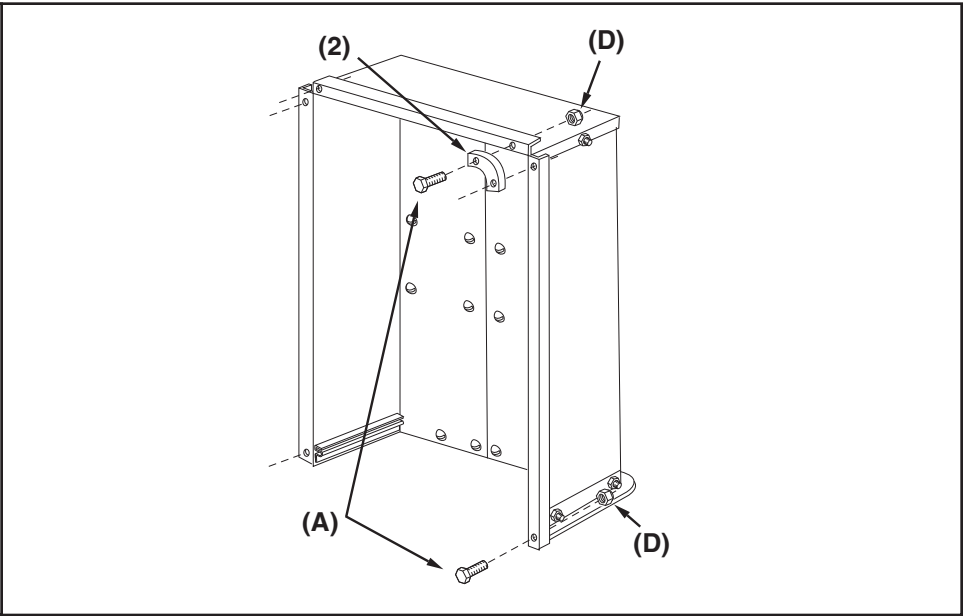

# 45-01015-999

REF NO.	PART NO.	DESCRIPTION	QTY	REF NO.	PART NO.	DESCRIPTION	QTY
1	23985	Cart Body	2	17	43014	Hub Cap	2
2	23502	Tailgate	1	18	43866	1/4-20 x 5/8" Hex Bolt	21
3	62458	Tailgate Reinforcement Bracket	1	19	47189	1/4-20 Nylock Nut	21
4	23548	Tailgate Guide	2	20	43814	5/16-18 x 3/4" Truss Hd Bolt	12
5	23492	Front Panel	1	21	46980	5/16-18 Hex Nut (SEMS)	2
6	25996	Wheel Support	1	22	43001	3/8-16 x 1" Hex Bolt	2
7	24497	Latch Stand Bracket	1	23	43343	1/8" Hair Cotter pin	1
8	28258	Foot Peddle Latch	1	24	HA21362	3/8-16 Nylock Nut	2
9	23687	Hitch Bracket	1	25	47408	Extension Spring	1
10	27716	Draw Bar Tongue	1	26	47622	Spring Puller Tool	1
11	24896	Axle, Wheel 3/4" Dia	1	27	47407	5/16-18 x 4" Hex Bolt	1
12	23484	Front Corner Cap	2	28	47810	5/16-18 Nylock Nut	13
13	43008	Wheel 16/4.00 x 8.00	2	29	HA23638	Clevis Pin	1
14	43010	1/8" dia x 1" Cotter Pin	2	30	44798	Flanged Bearing	2
15	43009	3/4" Flat Washer	6	31	25912	Axle Clip	2
16	43631	Wheel Bearing	4		45348	Owners Manual	1