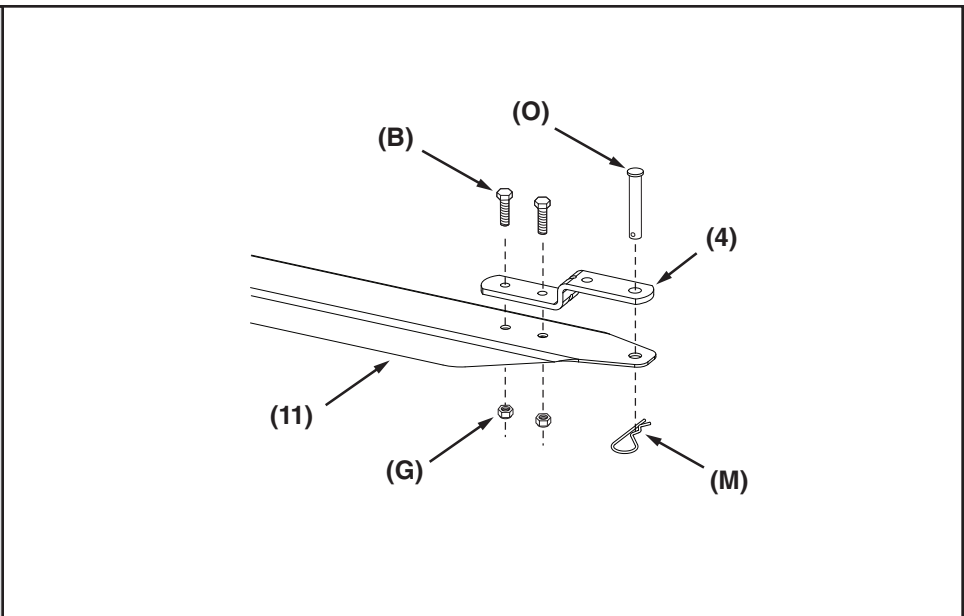

## 45-01015-999

Want more information or assembly tips?

**Video  
Instruction  
Guide**

**[youtube.com/c/agrifab](https://www.youtube.com/c/agrifab)**

# 45-01015-999

REF NO.	PART NO.	DESCRIPTION	QTY	REF NO.	PART NO.	DESCRIPTION	QTY
1	23985	Cart Body	2	17	43014	Hub Cap	2
2	23502	Tailgate	1	18	43866	1/4-20 x 5/8" Hex Bolt	21
3	62458	Tailgate Reinforcement Bracket	1	19	47189	1/4-20 Nylock Nut	21
4	23548	Tailgate Guide	2	20	43814	5/16-18 x 3/4" Truss Hd Bolt	12
5	23492	Front Panel	1	21	46980	5/16-18 Hex Nut (SEMS)	2
6	25996	Wheel Support	1	22	43001	3/8-16 x 1" Hex Bolt	2
7	24497	Latch Stand Bracket	1	23	43343	1/8" Hair Cotter pin	1
8	28258	Foot Peddle Latch	1	24	HA21362	3/8-16 Nylock Nut	2
9	23687	Hitch Bracket	1	25	47408	Extension Spring	1
10	27716	Draw Bar Tongue	1	26	47622	Spring Puller Tool	1
11	24896	Axle, Wheel 3/4" Dia	1	27	47407	5/16-18 x 4" Hex Bolt	1
12	23484	Front Corner Cap	2	28	47810	5/16-18 Nylock Nut	13
13	43008	Wheel 16/4.00 x 8.00	2	29	HA23638	Clevis Pin	1
14	43010	1/8" dia x 1" Cotter Pin	2	30	44798	Flanged Bearing	2
15	43009	3/4" Flat Washer	6	31	25912	Axle Clip	2
16	43631	Wheel Bearing	4		45348	Owners Manual	1