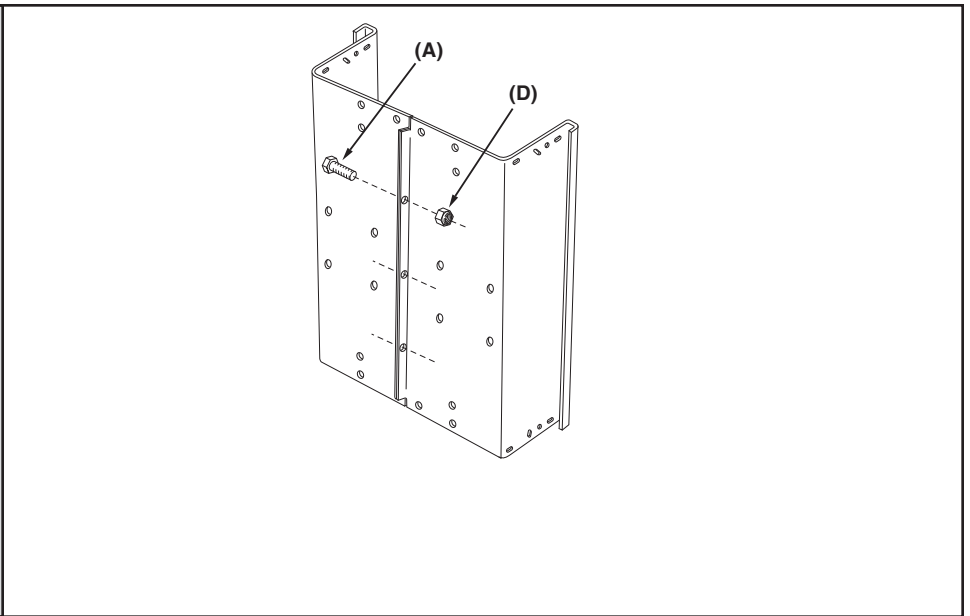

# 45-01015-999

REF NO.	PART NO.	DESCRIPTION	QTY	REF NO.	PART NO.	DESCRIPTION	QTY
1	23985	Cart Body	2	17	43014	Hub Cap	2
2	23502	Tailgate	1	18	43866	1/4-20 x 5/8" Hex Bolt	21
3	62458	Tailgate Reinforcement Bracket	1	19	47189	1/4-20 Nylock Nut	21
4	23548	Tailgate Guide	2	20	43814	5/16-18 x 3/4" Truss Hd Bolt	12
5	23492	Front Panel	1	21	46980	5/16-18 Hex Nut (SEMS)	2
6	25996	Wheel Support	1	22	43001	3/8-16 x 1" Hex Bolt	2
7	24497	Latch Stand Bracket	1	23	43343	1/8" Hair Cotter pin	1
8	28258	Foot Peddle Latch	1	24	HA21362	3/8-16 Nylock Nut	2
9	23687	Hitch Bracket	1	25	47408	Extension Spring	1
10	27716	Draw Bar Tongue	1	26	47622	Spring Puller Tool	1
11	24896	Axle, Wheel 3/4" Dia	1	27	47407	5/16-18 x 4" Hex Bolt	1
12	23484	Front Corner Cap	2	28	47810	5/16-18 Nylock Nut	13
13	43008	Wheel 16/4.00 x 8.00	2	29	HA23638	Clevis Pin	1
14	43010	1/8" dia x 1" Cotter Pin	2	30	44798	Flanged Bearing	2
15	43009	3/4" Flat Washer	6	31	25912	Axle Clip	2
16	43631	Wheel Bearing	4		45348	Owners Manual	1