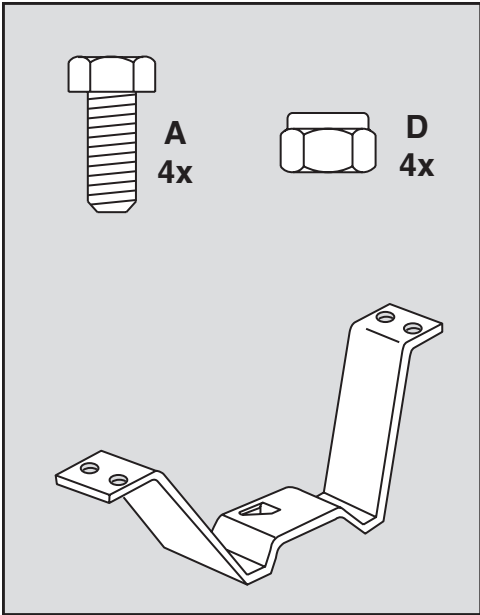

## 45-01015-999

Want more information or assembly tips?

**Video  
Instruction  
Guide**

**[youtube.com/c/agrifab](https://www.youtube.com/c/agrifab)**

# 45-01015-999

REF NO.	PART NO.	DESCRIPTION	QTY	REF NO.	PART NO.	DESCRIPTION	QTY
1	23985	Cart Body	2	17	43014	Hub Cap	2
2	23502	Tailgate	1	18	43866	1/4-20 x 5/8" Hex Bolt	21
3	62458	Tailgate Reinforcement Bracket	1	19	47189	1/4-20 Nylock Nut	21
4	23548	Tailgate Guide	2	20	43814	5/16-18 x 3/4" Truss Hd Bolt	12
5	23492	Front Panel	1	21	46980	5/16-18 Hex Nut (SEMS)	2
6	25996	Wheel Support	1	22	43001	3/8-16 x 1" Hex Bolt	2
7	24497	Latch Stand Bracket	1	23	43343	1/8" Hair Cotter pin	1
8	28258	Foot Peddle Latch	1	24	HA21362	3/8-16 Nylock Nut	2
9	23687	Hitch Bracket	1	25	47408	Extension Spring	1
10	27716	Draw Bar Tongue	1	26	47622	Spring Puller Tool	1
11	24896	Axle, Wheel 3/4" Dia	1	27	47407	5/16-18 x 4" Hex Bolt	1
12	23484	Front Corner Cap	2	28	47810	5/16-18 Nylock Nut	13
13	43008	Wheel 16/4.00 x 8.00	2	29	HA23638	Clevis Pin	1
14	43010	1/8" dia x 1" Cotter Pin	2	30	44798	Flanged Bearing	2
15	43009	3/4" Flat Washer	6	31	25912	Axle Clip	2
16	43631	Wheel Bearing	4		45348	Owners Manual	1