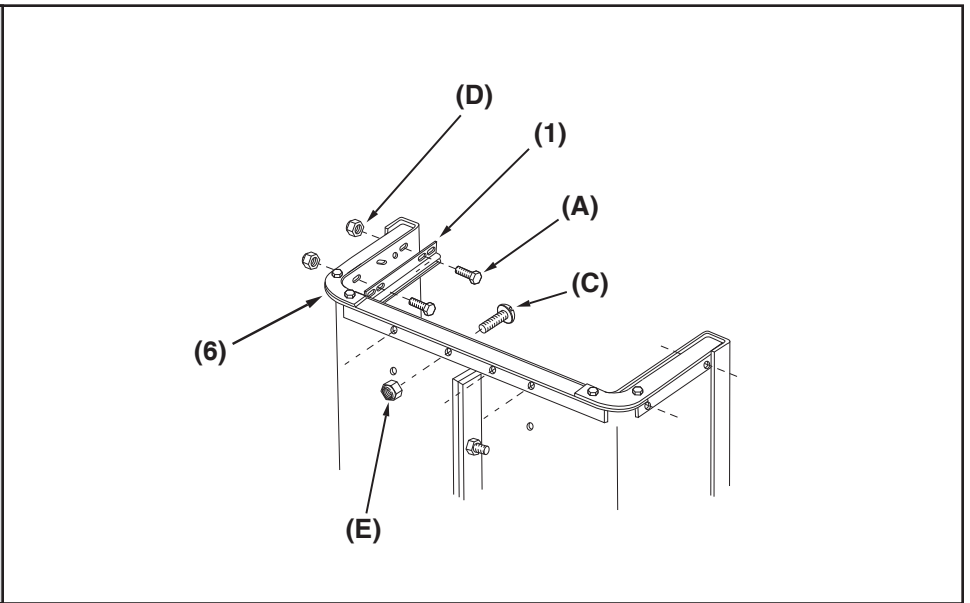

## 45-01015-999

Want more information or assembly tips?

**Video  
Instruction  
Guide**

**[youtube.com/c/agrifab](https://www.youtube.com/c/agrifab)**

# 45-01015-999

REF NO.	PART NO.	DESCRIPTION	QTY	REF NO.	PART NO.	DESCRIPTION	QTY
1	23985	Cart Body	2	17	43014	Hub Cap	2
2	23502	Tailgate	1	18	43866	1/4-20 x 5/8" Hex Bolt	21
3	62458	Tailgate Reinforcement Bracket	1	19	47189	1/4-20 Nylock Nut	21
4	23548	Tailgate Guide	2	20	43814	5/16-18 x 3/4" Truss Hd Bolt	12
5	23492	Front Panel	1	21	46980	5/16-18 Hex Nut (SEMS)	2
6	25996	Wheel Support	1	22	43001	3/8-16 x 1" Hex Bolt	2
7	24497	Latch Stand Bracket	1	23	43343	1/8" Hair Cotter pin	1
8	28258	Foot Peddle Latch	1	24	HA21362	3/8-16 Nylock Nut	2
9	23687	Hitch Bracket	1	25	47408	Extension Spring	1
10	27716	Draw Bar Tongue	1	26	47622	Spring Puller Tool	1
11	24896	Axle, Wheel 3/4" Dia	1	27	47407	5/16-18 x 4" Hex Bolt	1
12	23484	Front Corner Cap	2	28	47810	5/16-18 Nylock Nut	13
13	43008	Wheel 16/4.00 x 8.00	2	29	HA23638	Clevis Pin	1
14	43010	1/8" dia x 1" Cotter Pin	2	30	44798	Flanged Bearing	2
15	43009	3/4" Flat Washer	6	31	25912	Axle Clip	2
16	43631	Wheel Bearing	4		45348	Owners Manual	1