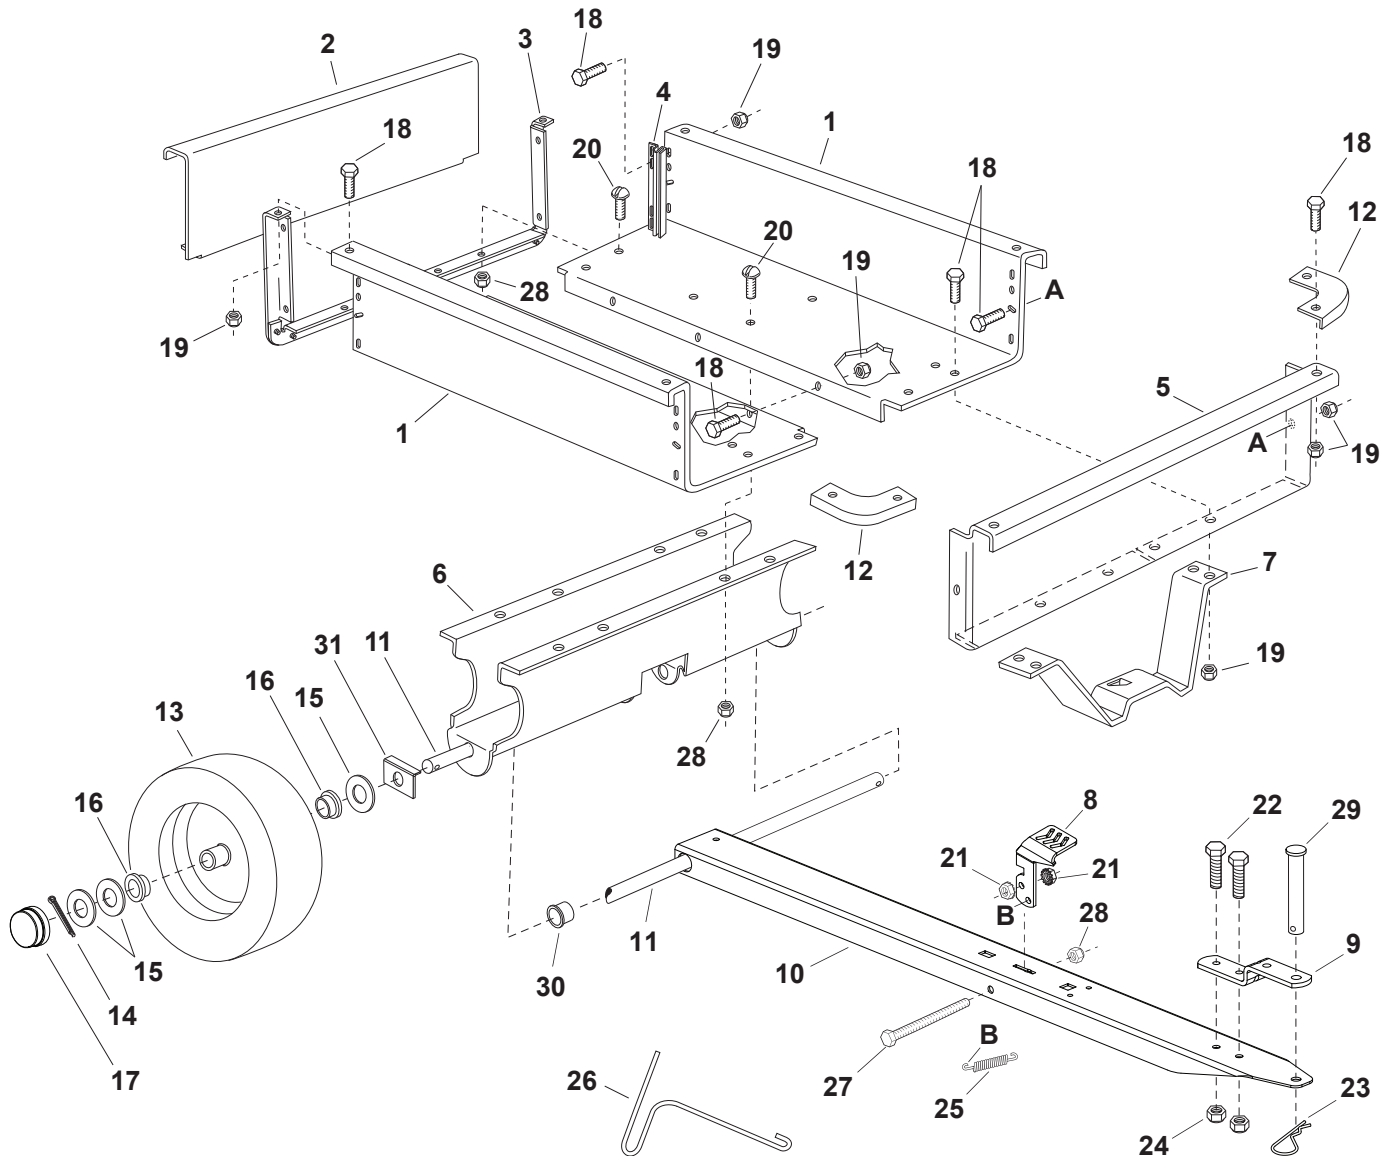

## 45-01015-999

Want more information or assembly tips?

**Video  
Instruction  
Guide**

**[youtube.com/c/agrifab](https://www.youtube.com/c/agrifab)**

# 45-01015-999

REF NO.	PART NO.	DESCRIPTION	QTY	REF NO.	PART NO.	DESCRIPTION	QTY
1	23985	Cart Body	2	17	43014	Hub Cap	2
2	23502	Tailgate	1	18	43866	1/4-20 x 5/8" Hex Bolt	21
3	62458	Tailgate Reinforcement Bracket	1	19	47189	1/4-20 Nylock Nut	21
4	23548	Tailgate Guide	2	20	43814	5/16-18 x 3/4" Truss Hd Bolt	12
5	23492	Front Panel	1	21	46980	5/16-18 Hex Nut (SEMS)	2
6	25996	Wheel Support	1	22	43001	3/8-16 x 1" Hex Bolt	2
7	24497	Latch Stand Bracket	1	23	43343	1/8" Hair Cotter pin	1
8	28258	Foot Peddle Latch	1	24	HA21362	3/8-16 Nylock Nut	2
9	23687	Hitch Bracket	1	25	47408	Extension Spring	1
10	27716	Draw Bar Tongue	1	26	47622	Spring Puller Tool	1
11	24896	Axle, Wheel 3/4" Dia	1	27	47407	5/16-18 x 4" Hex Bolt	1
12	23484	Front Corner Cap	2	28	47810	5/16-18 Nylock Nut	13
13	43008	Wheel 16/4.00 x 8.00	2	29	HA23638	Clevis Pin	1
14	43010	1/8" dia x 1" Cotter Pin	2	30	44798	Flanged Bearing	2
15	43009	3/4" Flat Washer	6	31	25912	Axle Clip	2
16	43631	Wheel Bearing	4		45348	Owners Manual	1