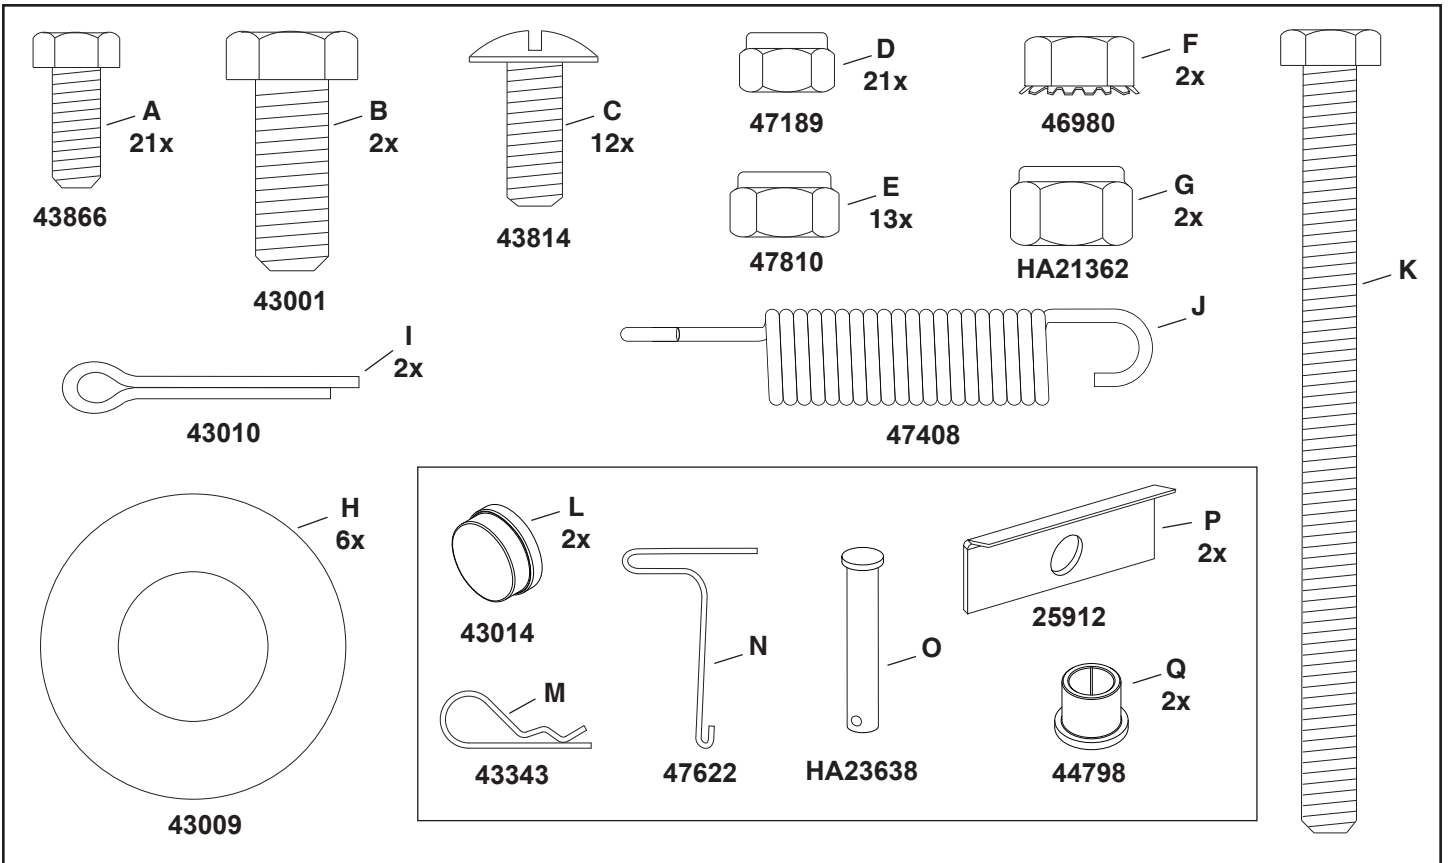

# UTILITY 12 CART

## 45-01015-999

Want more information or assembly tips?

**Video  
Instruction  
Guide**

**[youtube.com/c/agrifab](https://www.youtube.com/c/agrifab)**

# 45-01015-999

REF NO.	PART NO.	DESCRIPTION	QTY	REF NO.	PART NO.	DESCRIPTION	QTY
1	23985	Cart Body	2	17	43014	Hub Cap	2
2	23502	Tailgate	1	18	43866	1/4-20 x 5/8" Hex Bolt	21
3	62458	Tailgate Reinforcement Bracket	1	19	47189	1/4-20 Nylock Nut	21
4	23548	Tailgate Guide	2	20	43814	5/16-18 x 3/4" Truss Hd Bolt	12
5	23492	Front Panel	1	21	46980	5/16-18 Hex Nut (SEMS)	2
6	25996	Wheel Support	1	22	43001	3/8-16 x 1" Hex Bolt	2
7	24497	Latch Stand Bracket	1	23	43343	1/8" Hair Cotter pin	1
8	28258	Foot Peddle Latch	1	24	HA21362	3/8-16 Nylock Nut	2
9	23687	Hitch Bracket	1	25	47408	Extension Spring	1
10	27716	Draw Bar Tongue	1	26	47622	Spring Puller Tool	1
11	24896	Axle, Wheel 3/4" Dia	1	27	47407	5/16-18 x 4" Hex Bolt	1
12	23484	Front Corner Cap	2	28	47810	5/16-18 Nylock Nut	13
13	43008	Wheel 16/4.00 x 8.00	2	29	HA23638	Clevis Pin	1
14	43010	1/8" dia x 1" Cotter Pin	2	30	44798	Flanged Bearing	2
15	43009	3/4" Flat Washer	6	31	25912	Axle Clip	2
16	43631	Wheel Bearing	4		45348	Owners Manual	1