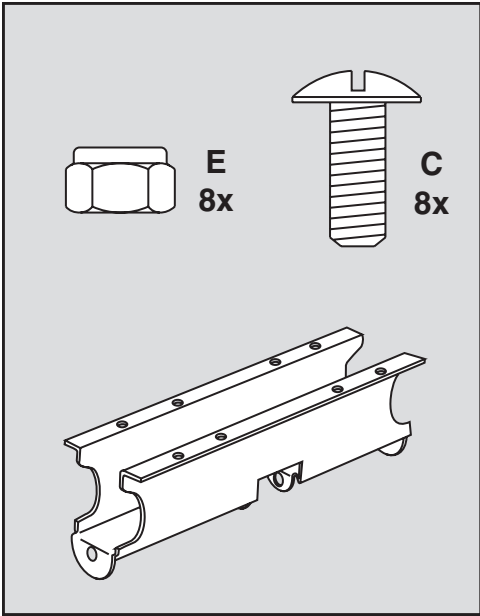

## 45-01015-999

Want more information or assembly tips?

**Video  
Instruction  
Guide**

**[youtube.com/c/agrifab](https://www.youtube.com/c/agrifab)**

# 45-01015-999

REF NO.	PART NO.	DESCRIPTION	QTY	REF NO.	PART NO.	DESCRIPTION	QTY
1	23985	Cart Body	2	17	43014	Hub Cap	2
2	23502	Tailgate	1	18	43866	1/4-20 x 5/8" Hex Bolt	21
3	62458	Tailgate Reinforcement Bracket	1	19	47189	1/4-20 Nylock Nut	21
4	23548	Tailgate Guide	2	20	43814	5/16-18 x 3/4" Truss Hd Bolt	12
5	23492	Front Panel	1	21	46980	5/16-18 Hex Nut (SEMS)	2
6	25996	Wheel Support	1	22	43001	3/8-16 x 1" Hex Bolt	2
7	24497	Latch Stand Bracket	1	23	43343	1/8" Hair Cotter pin	1
8	28258	Foot Peddle Latch	1	24	HA21362	3/8-16 Nylock Nut	2
9	23687	Hitch Bracket	1	25	47408	Extension Spring	1
10	27716	Draw Bar Tongue	1	26	47622	Spring Puller Tool	1
11	24896	Axle, Wheel 3/4" Dia	1	27	47407	5/16-18 x 4" Hex Bolt	1
12	23484	Front Corner Cap	2	28	47810	5/16-18 Nylock Nut	13
13	43008	Wheel 16/4.00 x 8.00	2	29	HA23638	Clevis Pin	1
14	43010	1/8" dia x 1" Cotter Pin	2	30	44798	Flanged Bearing	2
15	43009	3/4" Flat Washer	6	31	25912	Axle Clip	2
16	43631	Wheel Bearing	4		45348	Owners Manual	1