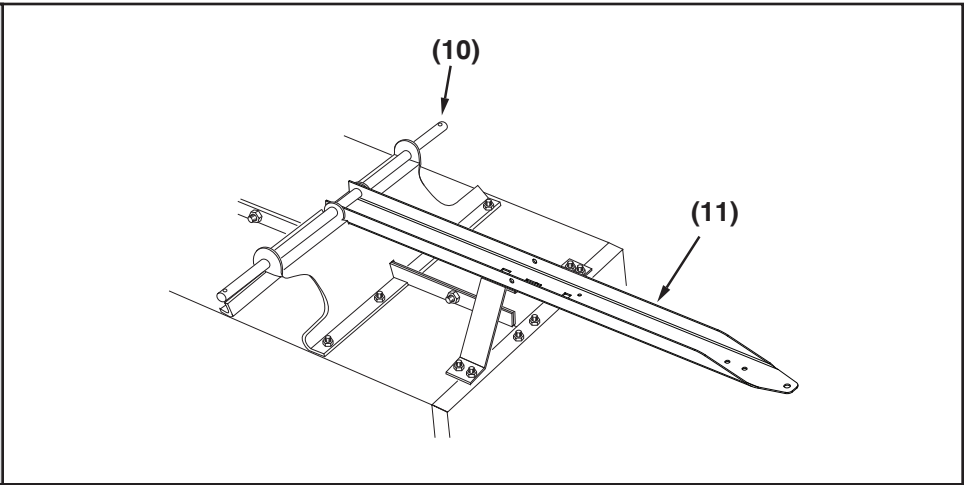

## 45-01015-999

Want more information or assembly tips?

**Video  
Instruction  
Guide**

**[youtube.com/c/agrifab](https://www.youtube.com/c/agrifab)**

# 45-01015-999

REF NO.	PART NO.	DESCRIPTION	QTY	REF NO.	PART NO.	DESCRIPTION	QTY
1	23985	Cart Body	2	17	43014	Hub Cap	2
2	23502	Tailgate	1	18	43866	1/4-20 x 5/8" Hex Bolt	21
3	62458	Tailgate Reinforcement Bracket	1	19	47189	1/4-20 Nylock Nut	21
4	23548	Tailgate Guide	2	20	43814	5/16-18 x 3/4" Truss Hd Bolt	12
5	23492	Front Panel	1	21	46980	5/16-18 Hex Nut (SEMS)	2
6	25996	Wheel Support	1	22	43001	3/8-16 x 1" Hex Bolt	2
7	24497	Latch Stand Bracket	1	23	43343	1/8" Hair Cotter pin	1
8	28258	Foot Peddle Latch	1	24	HA21362	3/8-16 Nylock Nut	2
9	23687	Hitch Bracket	1	25	47408	Extension Spring	1
10	27716	Draw Bar Tongue	1	26	47622	Spring Puller Tool	1
11	24896	Axle, Wheel 3/4" Dia	1	27	47407	5/16-18 x 4" Hex Bolt	1
12	23484	Front Corner Cap	2	28	47810	5/16-18 Nylock Nut	13
13	43008	Wheel 16/4.00 x 8.00	2	29	HA23638	Clevis Pin	1
14	43010	1/8" dia x 1" Cotter Pin	2	30	44798	Flanged Bearing	2
15	43009	3/4" Flat Washer	6	31	25912	Axle Clip	2
16	43631	Wheel Bearing	4		45348	Owners Manual	1