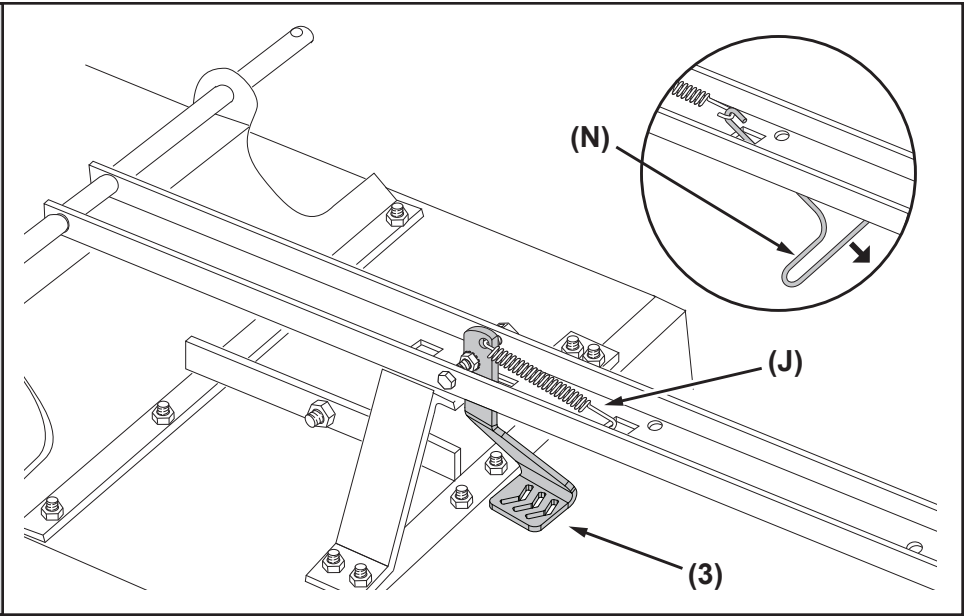

## 45-01015-999

Want more information or assembly tips?

**Video  
Instruction  
Guide**

**[youtube.com/c/agrifab](https://www.youtube.com/c/agrifab)**

# 45-01015-999

REF NO.	PART NO.	DESCRIPTION	QTY	REF NO.	PART NO.	DESCRIPTION	QTY
1	23985	Cart Body	2	17	43014	Hub Cap	2
2	23502	Tailgate	1	18	43866	1/4-20 x 5/8" Hex Bolt	21
3	62458	Tailgate Reinforcement Bracket	1	19	47189	1/4-20 Nylock Nut	21
4	23548	Tailgate Guide	2	20	43814	5/16-18 x 3/4" Truss Hd Bolt	12
5	23492	Front Panel	1	21	46980	5/16-18 Hex Nut (SEMS)	2
6	25996	Wheel Support	1	22	43001	3/8-16 x 1" Hex Bolt	2
7	24497	Latch Stand Bracket	1	23	43343	1/8" Hair Cotter pin	1
8	28258	Foot Peddle Latch	1	24	HA21362	3/8-16 Nylock Nut	2
9	23687	Hitch Bracket	1	25	47408	Extension Spring	1
10	27716	Draw Bar Tongue	1	26	47622	Spring Puller Tool	1
11	24896	Axle, Wheel 3/4" Dia	1	27	47407	5/16-18 x 4" Hex Bolt	1
12	23484	Front Corner Cap	2	28	47810	5/16-18 Nylock Nut	13
13	43008	Wheel 16/4.00 x 8.00	2	29	HA23638	Clevis Pin	1
14	43010	1/8" dia x 1" Cotter Pin	2	30	44798	Flanged Bearing	2
15	43009	3/4" Flat Washer	6	31	25912	Axle Clip	2
16	43631	Wheel Bearing	4		45348	Owners Manual	1