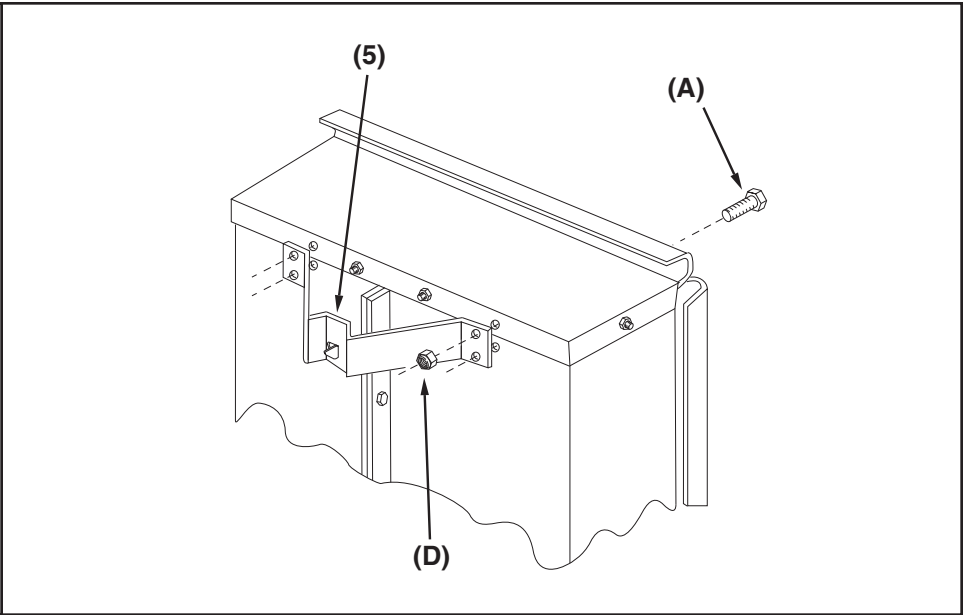

## 45-01015-999

Want more information or assembly tips?

**Video  
Instruction  
Guide**

**[youtube.com/c/agrifab](https://www.youtube.com/c/agrifab)**

# 45-01015-999

REF NO.	PART NO.	DESCRIPTION	QTY	REF NO.	PART NO.	DESCRIPTION	QTY
1	23985	Cart Body	2	17	43014	Hub Cap	2
2	23502	Tailgate	1	18	43866	1/4-20 x 5/8" Hex Bolt	21
3	62458	Tailgate Reinforcement Bracket	1	19	47189	1/4-20 Nylock Nut	21
4	23548	Tailgate Guide	2	20	43814	5/16-18 x 3/4" Truss Hd Bolt	12
5	23492	Front Panel	1	21	46980	5/16-18 Hex Nut (SEMS)	2
6	25996	Wheel Support	1	22	43001	3/8-16 x 1" Hex Bolt	2
7	24497	Latch Stand Bracket	1	23	43343	1/8" Hair Cotter pin	1
8	28258	Foot Peddle Latch	1	24	HA21362	3/8-16 Nylock Nut	2
9	23687	Hitch Bracket	1	25	47408	Extension Spring	1
10	27716	Draw Bar Tongue	1	26	47622	Spring Puller Tool	1
11	24896	Axle, Wheel 3/4" Dia	1	27	47407	5/16-18 x 4" Hex Bolt	1
12	23484	Front Corner Cap	2	28	47810	5/16-18 Nylock Nut	13
13	43008	Wheel 16/4.00 x 8.00	2	29	HA23638	Clevis Pin	1
14	43010	1/8" dia x 1" Cotter Pin	2	30	44798	Flanged Bearing	2
15	43009	3/4" Flat Washer	6	31	25912	Axle Clip	2
16	43631	Wheel Bearing	4		45348	Owners Manual	1