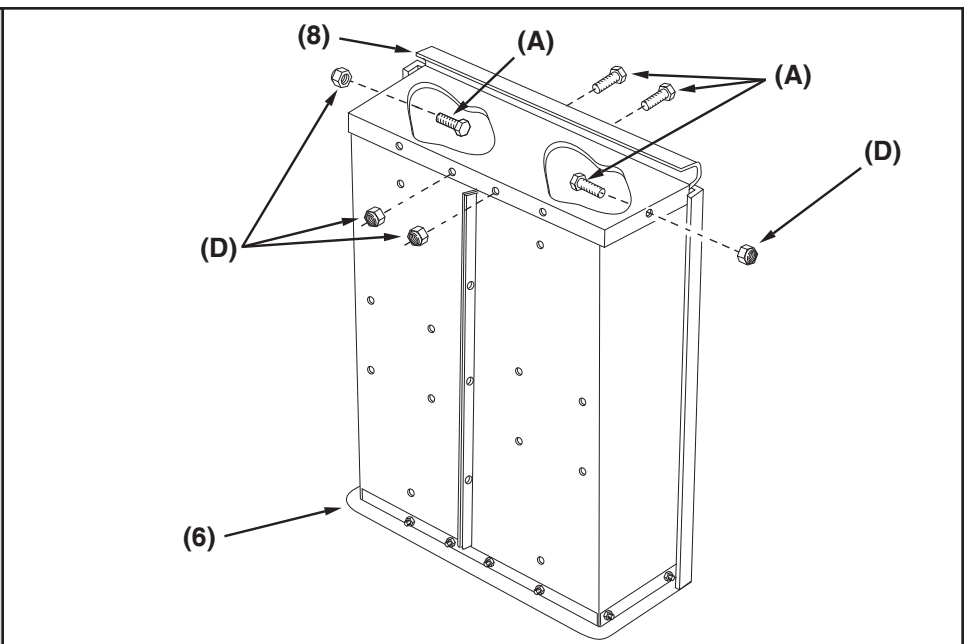

## 45-01015-999

Want more information or assembly tips?

**Video  
Instruction  
Guide**

**[youtube.com/c/agrifab](https://www.youtube.com/c/agrifab)**

# 45-01015-999

REF NO.	PART NO.	DESCRIPTION	QTY	REF NO.	PART NO.	DESCRIPTION	QTY
1	23985	Cart Body	2	17	43014	Hub Cap	2
2	23502	Tailgate	1	18	43866	1/4-20 x 5/8" Hex Bolt	21
3	62458	Tailgate Reinforcement Bracket	1	19	47189	1/4-20 Nylock Nut	21
4	23548	Tailgate Guide	2	20	43814	5/16-18 x 3/4" Truss Hd Bolt	12
5	23492	Front Panel	1	21	46980	5/16-18 Hex Nut (SEMS)	2
6	25996	Wheel Support	1	22	43001	3/8-16 x 1" Hex Bolt	2
7	24497	Latch Stand Bracket	1	23	43343	1/8" Hair Cotter pin	1
8	28258	Foot Peddle Latch	1	24	HA21362	3/8-16 Nylock Nut	2
9	23687	Hitch Bracket	1	25	47408	Extension Spring	1
10	27716	Draw Bar Tongue	1	26	47622	Spring Puller Tool	1
11	24896	Axle, Wheel 3/4" Dia	1	27	47407	5/16-18 x 4" Hex Bolt	1
12	23484	Front Corner Cap	2	28	47810	5/16-18 Nylock Nut	13
13	43008	Wheel 16/4.00 x 8.00	2	29	HA23638	Clevis Pin	1
14	43010	1/8" dia x 1" Cotter Pin	2	30	44798	Flanged Bearing	2
15	43009	3/4" Flat Washer	6	31	25912	Axle Clip	2
16	43631	Wheel Bearing	4		45348	Owners Manual	1