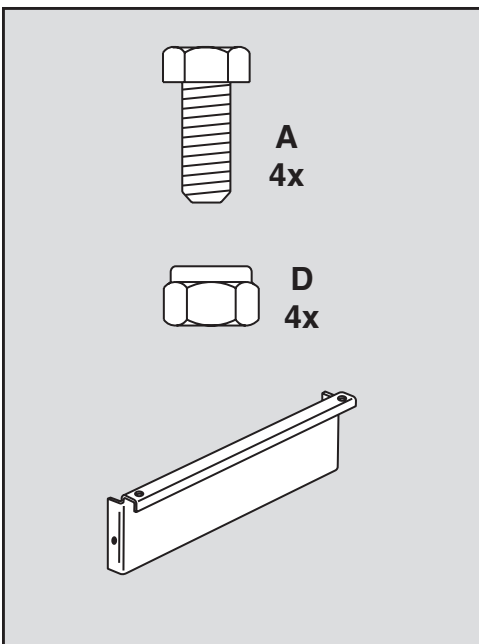

## 45-01015-999

Want more information or assembly tips?

**Video  
Instruction  
Guide**

**[youtube.com/c/agrifab](https://www.youtube.com/c/agrifab)**

# 45-01015-999

REF NO.	PART NO.	DESCRIPTION	QTY	REF NO.	PART NO.	DESCRIPTION	QTY
1	23985	Cart Body	2	17	43014	Hub Cap	2
2	23502	Tailgate	1	18	43866	1/4-20 x 5/8" Hex Bolt	21
3	62458	Tailgate Reinforcement Bracket	1	19	47189	1/4-20 Nylock Nut	21
4	23548	Tailgate Guide	2	20	43814	5/16-18 x 3/4" Truss Hd Bolt	12
5	23492	Front Panel	1	21	46980	5/16-18 Hex Nut (SEMS)	2
6	25996	Wheel Support	1	22	43001	3/8-16 x 1" Hex Bolt	2
7	24497	Latch Stand Bracket	1	23	43343	1/8" Hair Cotter pin	1
8	28258	Foot Peddle Latch	1	24	HA21362	3/8-16 Nylock Nut	2
9	23687	Hitch Bracket	1	25	47408	Extension Spring	1
10	27716	Draw Bar Tongue	1	26	47622	Spring Puller Tool	1
11	24896	Axle, Wheel 3/4" Dia	1	27	47407	5/16-18 x 4" Hex Bolt	1
12	23484	Front Corner Cap	2	28	47810	5/16-18 Nylock Nut	13
13	43008	Wheel 16/4.00 x 8.00	2	29	HA23638	Clevis Pin	1
14	43010	1/8" dia x 1" Cotter Pin	2	30	44798	Flanged Bearing	2
15	43009	3/4" Flat Washer	6	31	25912	Axle Clip	2
16	43631	Wheel Bearing	4		45348	Owners Manual	1