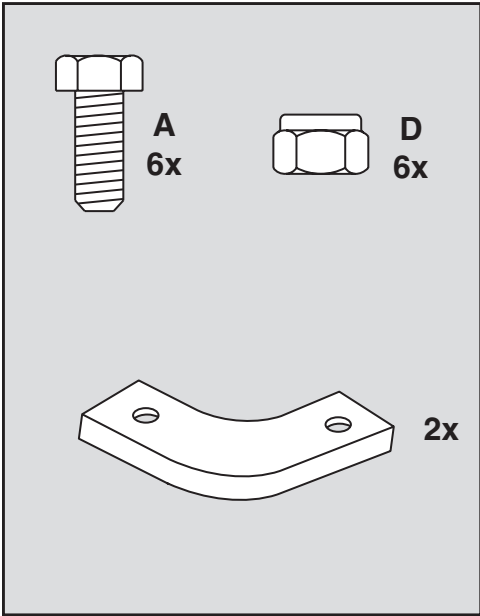

## 45-01015-999

Want more information or assembly tips?

**Video  
Instruction  
Guide**

**[youtube.com/c/agrifab](https://www.youtube.com/c/agrifab)**

# 45-01015-999

REF NO.	PART NO.	DESCRIPTION	QTY	REF NO.	PART NO.	DESCRIPTION	QTY
1	23985	Cart Body	2	17	43014	Hub Cap	2
2	23502	Tailgate	1	18	43866	1/4-20 x 5/8" Hex Bolt	21
3	62458	Tailgate Reinforcement Bracket	1	19	47189	1/4-20 Nylock Nut	21
4	23548	Tailgate Guide	2	20	43814	5/16-18 x 3/4" Truss Hd Bolt	12
5	23492	Front Panel	1	21	46980	5/16-18 Hex Nut (SEMS)	2
6	25996	Wheel Support	1	22	43001	3/8-16 x 1" Hex Bolt	2
7	24497	Latch Stand Bracket	1	23	43343	1/8" Hair Cotter pin	1
8	28258	Foot Peddle Latch	1	24	HA21362	3/8-16 Nylock Nut	2
9	23687	Hitch Bracket	1	25	47408	Extension Spring	1
10	27716	Draw Bar Tongue	1	26	47622	Spring Puller Tool	1
11	24896	Axle, Wheel 3/4" Dia	1	27	47407	5/16-18 x 4" Hex Bolt	1
12	23484	Front Corner Cap	2	28	47810	5/16-18 Nylock Nut	13
13	43008	Wheel 16/4.00 x 8.00	2	29	HA23638	Clevis Pin	1
14	43010	1/8" dia x 1" Cotter Pin	2	30	44798	Flanged Bearing	2
15	43009	3/4" Flat Washer	6	31	25912	Axle Clip	2
16	43631	Wheel Bearing	4		45348	Owners Manual	1