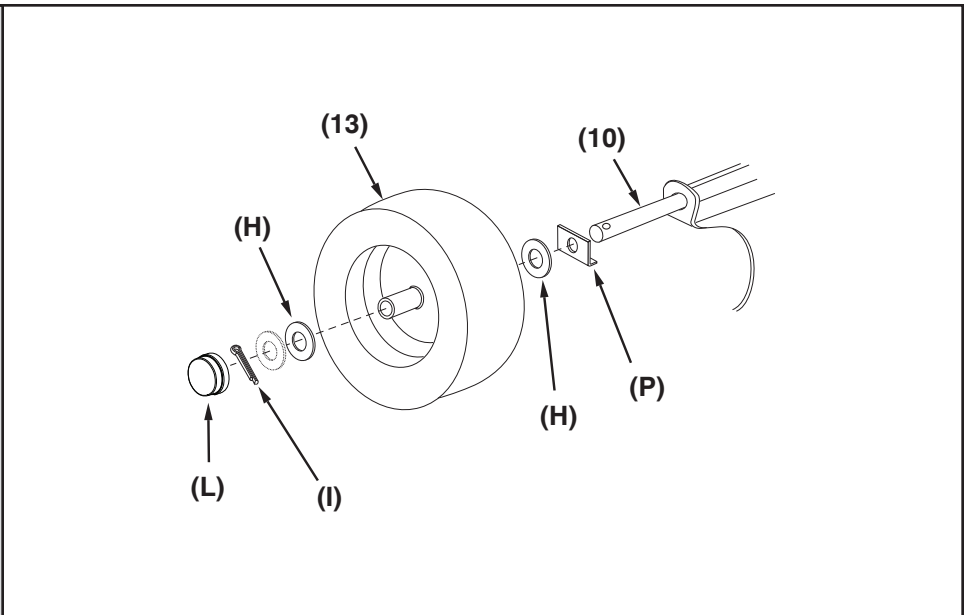

## 45-01015-999

Want more information or assembly tips?

**Video  
Instruction  
Guide**

**[youtube.com/c/agrifab](https://www.youtube.com/c/agrifab)**

# 45-01015-999

REF NO.	PART NO.	DESCRIPTION	QTY	REF NO.	PART NO.	DESCRIPTION	QTY
1	23985	Cart Body	2	17	43014	Hub Cap	2
2	23502	Tailgate	1	18	43866	1/4-20 x 5/8" Hex Bolt	21
3	62458	Tailgate Reinforcement Bracket	1	19	47189	1/4-20 Nylock Nut	21
4	23548	Tailgate Guide	2	20	43814	5/16-18 x 3/4" Truss Hd Bolt	12
5	23492	Front Panel	1	21	46980	5/16-18 Hex Nut (SEMS)	2
6	25996	Wheel Support	1	22	43001	3/8-16 x 1" Hex Bolt	2
7	24497	Latch Stand Bracket	1	23	43343	1/8" Hair Cotter pin	1
8	28258	Foot Peddle Latch	1	24	HA21362	3/8-16 Nylock Nut	2
9	23687	Hitch Bracket	1	25	47408	Extension Spring	1
10	27716	Draw Bar Tongue	1	26	47622	Spring Puller Tool	1
11	24896	Axle, Wheel 3/4" Dia	1	27	47407	5/16-18 x 4" Hex Bolt	1
12	23484	Front Corner Cap	2	28	47810	5/16-18 Nylock Nut	13
13	43008	Wheel 16/4.00 x 8.00	2	29	HA23638	Clevis Pin	1
14	43010	1/8" dia x 1" Cotter Pin	2	30	44798	Flanged Bearing	2
15	43009	3/4" Flat Washer	6	31	25912	Axle Clip	2
16	43631	Wheel Bearing	4		45348	Owners Manual	1