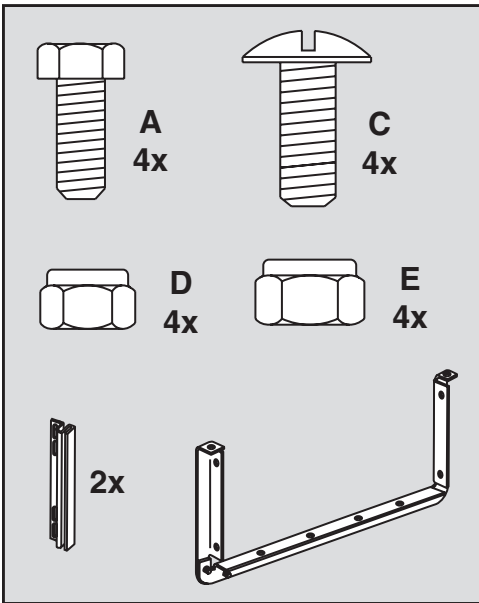

## 45-01015-999

Want more information or assembly tips?

**Video  
Instruction  
Guide**

**[youtube.com/c/agrifab](https://www.youtube.com/c/agrifab)**

# 45-01015-999

REF NO.	PART NO.	DESCRIPTION	QTY	REF NO.	PART NO.	DESCRIPTION	QTY
1	23985	Cart Body	2	17	43014	Hub Cap	2
2	23502	Tailgate	1	18	43866	1/4-20 x 5/8" Hex Bolt	21
3	62458	Tailgate Reinforcement Bracket	1	19	47189	1/4-20 Nylock Nut	21
4	23548	Tailgate Guide	2	20	43814	5/16-18 x 3/4" Truss Hd Bolt	12
5	23492	Front Panel	1	21	46980	5/16-18 Hex Nut (SEMS)	2
6	25996	Wheel Support	1	22	43001	3/8-16 x 1" Hex Bolt	2
7	24497	Latch Stand Bracket	1	23	43343	1/8" Hair Cotter pin	1
8	28258	Foot Peddle Latch	1	24	HA21362	3/8-16 Nylock Nut	2
9	23687	Hitch Bracket	1	25	47408	Extension Spring	1
10	27716	Draw Bar Tongue	1	26	47622	Spring Puller Tool	1
11	24896	Axle, Wheel 3/4" Dia	1	27	47407	5/16-18 x 4" Hex Bolt	1
12	23484	Front Corner Cap	2	28	47810	5/16-18 Nylock Nut	13
13	43008	Wheel 16/4.00 x 8.00	2	29	HA23638	Clevis Pin	1
14	43010	1/8" dia x 1" Cotter Pin	2	30	44798	Flanged Bearing	2
15	43009	3/4" Flat Washer	6	31	25912	Axle Clip	2
16	43631	Wheel Bearing	4		45348	Owners Manual	1