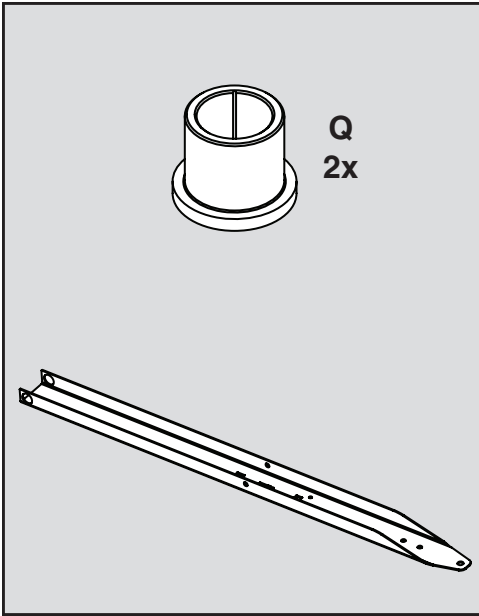

## 45-01015-999

Want more information or assembly tips?

**Video  
Instruction  
Guide**

**[youtube.com/c/agrifab](https://www.youtube.com/c/agrifab)**

# 45-01015-999

REF NO.	PART NO.	DESCRIPTION	QTY	REF NO.	PART NO.	DESCRIPTION	QTY
1	23985	Cart Body	2	17	43014	Hub Cap	2
2	23502	Tailgate	1	18	43866	1/4-20 x 5/8" Hex Bolt	21
3	62458	Tailgate Reinforcement Bracket	1	19	47189	1/4-20 Nylock Nut	21
4	23548	Tailgate Guide	2	20	43814	5/16-18 x 3/4" Truss Hd Bolt	12
5	23492	Front Panel	1	21	46980	5/16-18 Hex Nut (SEMS)	2
6	25996	Wheel Support	1	22	43001	3/8-16 x 1" Hex Bolt	2
7	24497	Latch Stand Bracket	1	23	43343	1/8" Hair Cotter pin	1
8	28258	Foot Peddle Latch	1	24	HA21362	3/8-16 Nylock Nut	2
9	23687	Hitch Bracket	1	25	47408	Extension Spring	1
10	27716	Draw Bar Tongue	1	26	47622	Spring Puller Tool	1
11	24896	Axle, Wheel 3/4" Dia	1	27	47407	5/16-18 x 4" Hex Bolt	1
12	23484	Front Corner Cap	2	28	47810	5/16-18 Nylock Nut	13
13	43008	Wheel 16/4.00 x 8.00	2	29	HA23638	Clevis Pin	1
14	43010	1/8" dia x 1" Cotter Pin	2	30	44798	Flanged Bearing	2
15	43009	3/4" Flat Washer	6	31	25912	Axle Clip	2
16	43631	Wheel Bearing	4		45348	Owners Manual	1