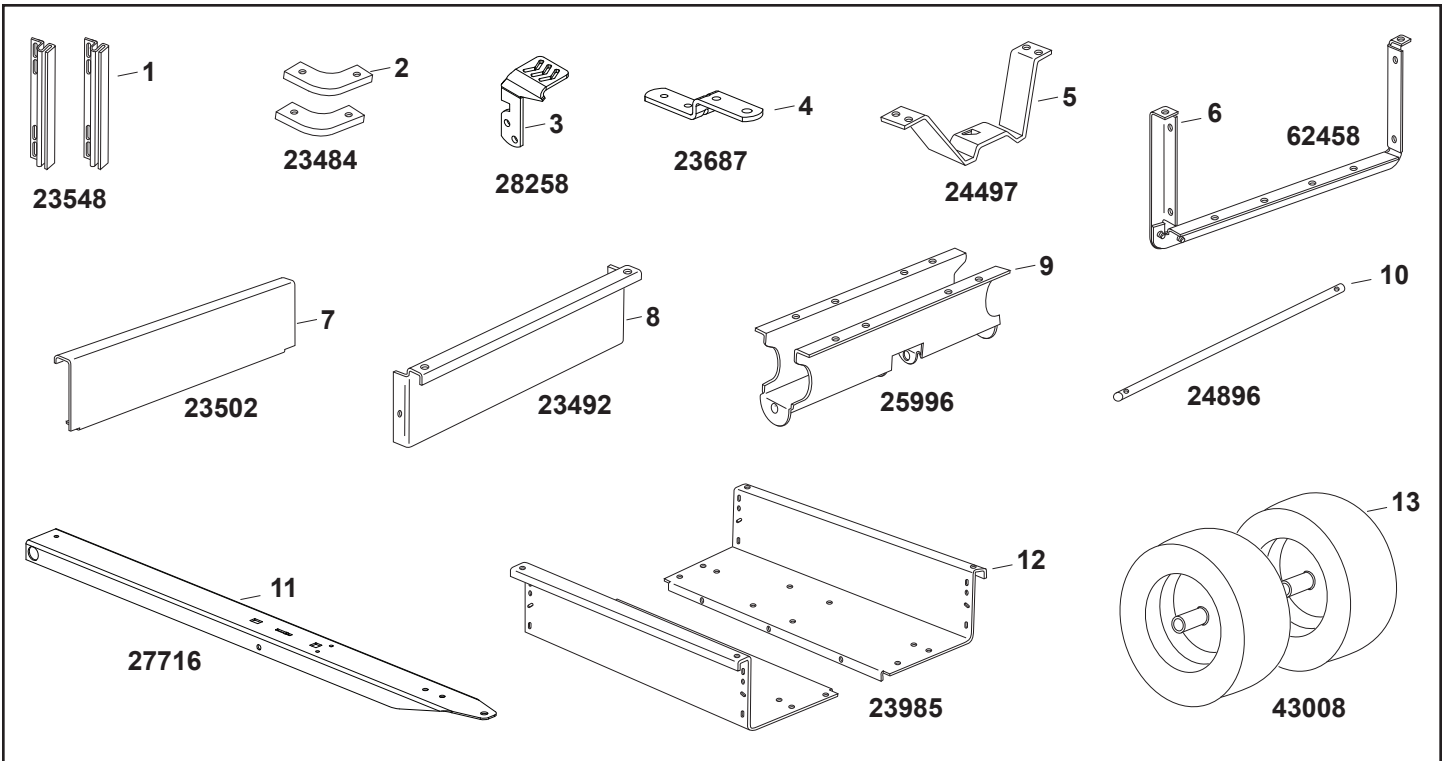

# UTILITY 12 CART

## 45-01015-999

Want more information or assembly tips?

**Video  
Instruction  
Guide**

**[youtube.com/c/agrifab](https://www.youtube.com/c/agrifab)**

# 45-01015-999

REF NO.	PART NO.	DESCRIPTION	QTY	REF NO.	PART NO.	DESCRIPTION	QTY
1	23985	Cart Body	2	17	43014	Hub Cap	2
2	23502	Tailgate	1	18	43866	1/4-20 x 5/8" Hex Bolt	21
3	62458	Tailgate Reinforcement Bracket	1	19	47189	1/4-20 Nylock Nut	21
4	23548	Tailgate Guide	2	20	43814	5/16-18 x 3/4" Truss Hd Bolt	12
5	23492	Front Panel	1	21	46980	5/16-18 Hex Nut (SEMS)	2
6	25996	Wheel Support	1	22	43001	3/8-16 x 1" Hex Bolt	2
7	24497	Latch Stand Bracket	1	23	43343	1/8" Hair Cotter pin	1
8	28258	Foot Peddle Latch	1	24	HA21362	3/8-16 Nylock Nut	2
9	23687	Hitch Bracket	1	25	47408	Extension Spring	1
10	27716	Draw Bar Tongue	1	26	47622	Spring Puller Tool	1
11	24896	Axle, Wheel 3/4" Dia	1	27	47407	5/16-18 x 4" Hex Bolt	1
12	23484	Front Corner Cap	2	28	47810	5/16-18 Nylock Nut	13
13	43008	Wheel 16/4.00 x 8.00	2	29	HA23638	Clevis Pin	1
14	43010	1/8" dia x 1" Cotter Pin	2	30	44798	Flanged Bearing	2
15	43009	3/4" Flat Washer	6	31	25912	Axle Clip	2
16	43631	Wheel Bearing	4		45348	Owners Manual	1