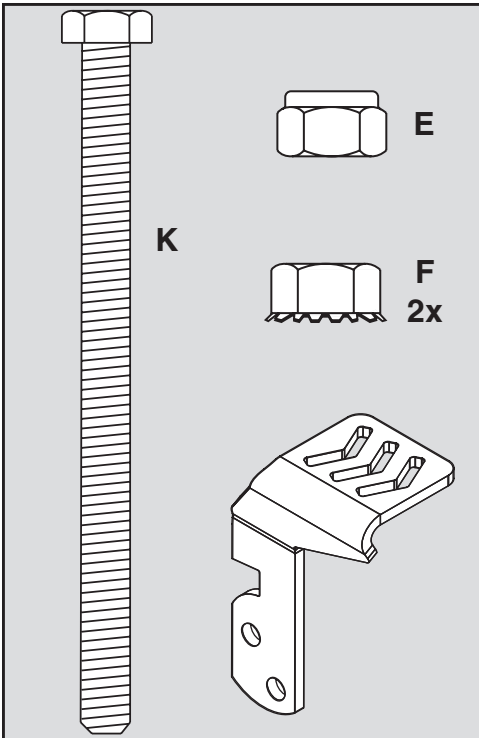

## 45-01015-999

Want more information or assembly tips?

**Video  
Instruction  
Guide**

**[youtube.com/c/agrifab](https://www.youtube.com/c/agrifab)**

# 45-01015-999

REF NO.	PART NO.	DESCRIPTION	QTY	REF NO.	PART NO.	DESCRIPTION	QTY
1	23985	Cart Body	2	17	43014	Hub Cap	2
2	23502	Tailgate	1	18	43866	1/4-20 x 5/8" Hex Bolt	21
3	62458	Tailgate Reinforcement Bracket	1	19	47189	1/4-20 Nylock Nut	21
4	23548	Tailgate Guide	2	20	43814	5/16-18 x 3/4" Truss Hd Bolt	12
5	23492	Front Panel	1	21	46980	5/16-18 Hex Nut (SEMS)	2
6	25996	Wheel Support	1	22	43001	3/8-16 x 1" Hex Bolt	2
7	24497	Latch Stand Bracket	1	23	43343	1/8" Hair Cotter pin	1
8	28258	Foot Peddle Latch	1	24	HA21362	3/8-16 Nylock Nut	2
9	23687	Hitch Bracket	1	25	47408	Extension Spring	1
10	27716	Draw Bar Tongue	1	26	47622	Spring Puller Tool	1
11	24896	Axle, Wheel 3/4" Dia	1	27	47407	5/16-18 x 4" Hex Bolt	1
12	23484	Front Corner Cap	2	28	47810	5/16-18 Nylock Nut	13
13	43008	Wheel 16/4.00 x 8.00	2	29	HA23638	Clevis Pin	1
14	43010	1/8" dia x 1" Cotter Pin	2	30	44798	Flanged Bearing	2
15	43009	3/4" Flat Washer	6	31	25912	Axle Clip	2
16	43631	Wheel Bearing	4		45348	Owners Manual	1