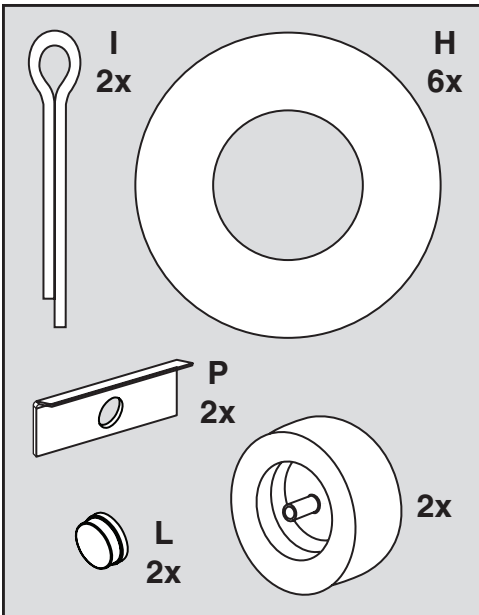

## 45-01015-999

Want more information or assembly tips?

**Video  
Instruction  
Guide**

**[youtube.com/c/agrifab](https://www.youtube.com/c/agrifab)**

# 45-01015-999

REF NO.	PART NO.	DESCRIPTION	QTY	REF NO.	PART NO.	DESCRIPTION	QTY
1	23985	Cart Body	2	17	43014	Hub Cap	2
2	23502	Tailgate	1	18	43866	1/4-20 x 5/8" Hex Bolt	21
3	62458	Tailgate Reinforcement Bracket	1	19	47189	1/4-20 Nylock Nut	21
4	23548	Tailgate Guide	2	20	43814	5/16-18 x 3/4" Truss Hd Bolt	12
5	23492	Front Panel	1	21	46980	5/16-18 Hex Nut (SEMS)	2
6	25996	Wheel Support	1	22	43001	3/8-16 x 1" Hex Bolt	2
7	24497	Latch Stand Bracket	1	23	43343	1/8" Hair Cotter pin	1
8	28258	Foot Peddle Latch	1	24	HA21362	3/8-16 Nylock Nut	2
9	23687	Hitch Bracket	1	25	47408	Extension Spring	1
10	27716	Draw Bar Tongue	1	26	47622	Spring Puller Tool	1
11	24896	Axle, Wheel 3/4" Dia	1	27	47407	5/16-18 x 4" Hex Bolt	1
12	23484	Front Corner Cap	2	28	47810	5/16-18 Nylock Nut	13
13	43008	Wheel 16/4.00 x 8.00	2	29	HA23638	Clevis Pin	1
14	43010	1/8" dia x 1" Cotter Pin	2	30	44798	Flanged Bearing	2
15	43009	3/4" Flat Washer	6	31	25912	Axle Clip	2
16	43631	Wheel Bearing	4		45348	Owners Manual	1