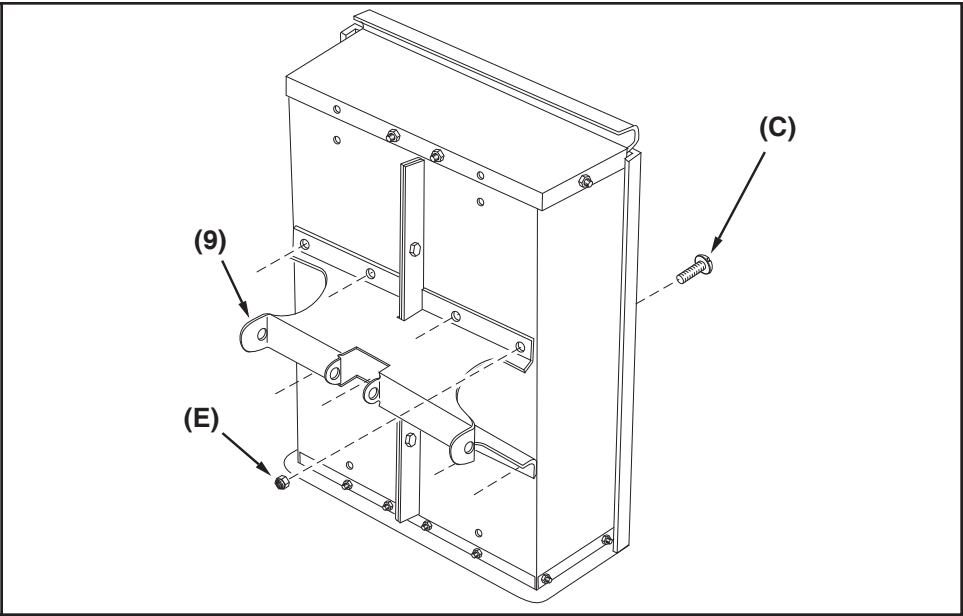

## 45-01015-999

Want more information or assembly tips?

**Video  
Instruction  
Guide**

**[youtube.com/c/agrifab](https://www.youtube.com/c/agrifab)**

# 45-01015-999

REF NO.	PART NO.	DESCRIPTION	QTY	REF NO.	PART NO.	DESCRIPTION	QTY
1	23985	Cart Body	2	17	43014	Hub Cap	2
2	23502	Tailgate	1	18	43866	1/4-20 x 5/8" Hex Bolt	21
3	62458	Tailgate Reinforcement Bracket	1	19	47189	1/4-20 Nylock Nut	21
4	23548	Tailgate Guide	2	20	43814	5/16-18 x 3/4" Truss Hd Bolt	12
5	23492	Front Panel	1	21	46980	5/16-18 Hex Nut (SEMS)	2
6	25996	Wheel Support	1	22	43001	3/8-16 x 1" Hex Bolt	2
7	24497	Latch Stand Bracket	1	23	43343	1/8" Hair Cotter pin	1
8	28258	Foot Peddle Latch	1	24	HA21362	3/8-16 Nylock Nut	2
9	23687	Hitch Bracket	1	25	47408	Extension Spring	1
10	27716	Draw Bar Tongue	1	26	47622	Spring Puller Tool	1
11	24896	Axle, Wheel 3/4" Dia	1	27	47407	5/16-18 x 4" Hex Bolt	1
12	23484	Front Corner Cap	2	28	47810	5/16-18 Nylock Nut	13
13	43008	Wheel 16/4.00 x 8.00	2	29	HA23638	Clevis Pin	1
14	43010	1/8" dia x 1" Cotter Pin	2	30	44798	Flanged Bearing	2
15	43009	3/4" Flat Washer	6	31	25912	Axle Clip	2
16	43631	Wheel Bearing	4		45348	Owners Manual	1